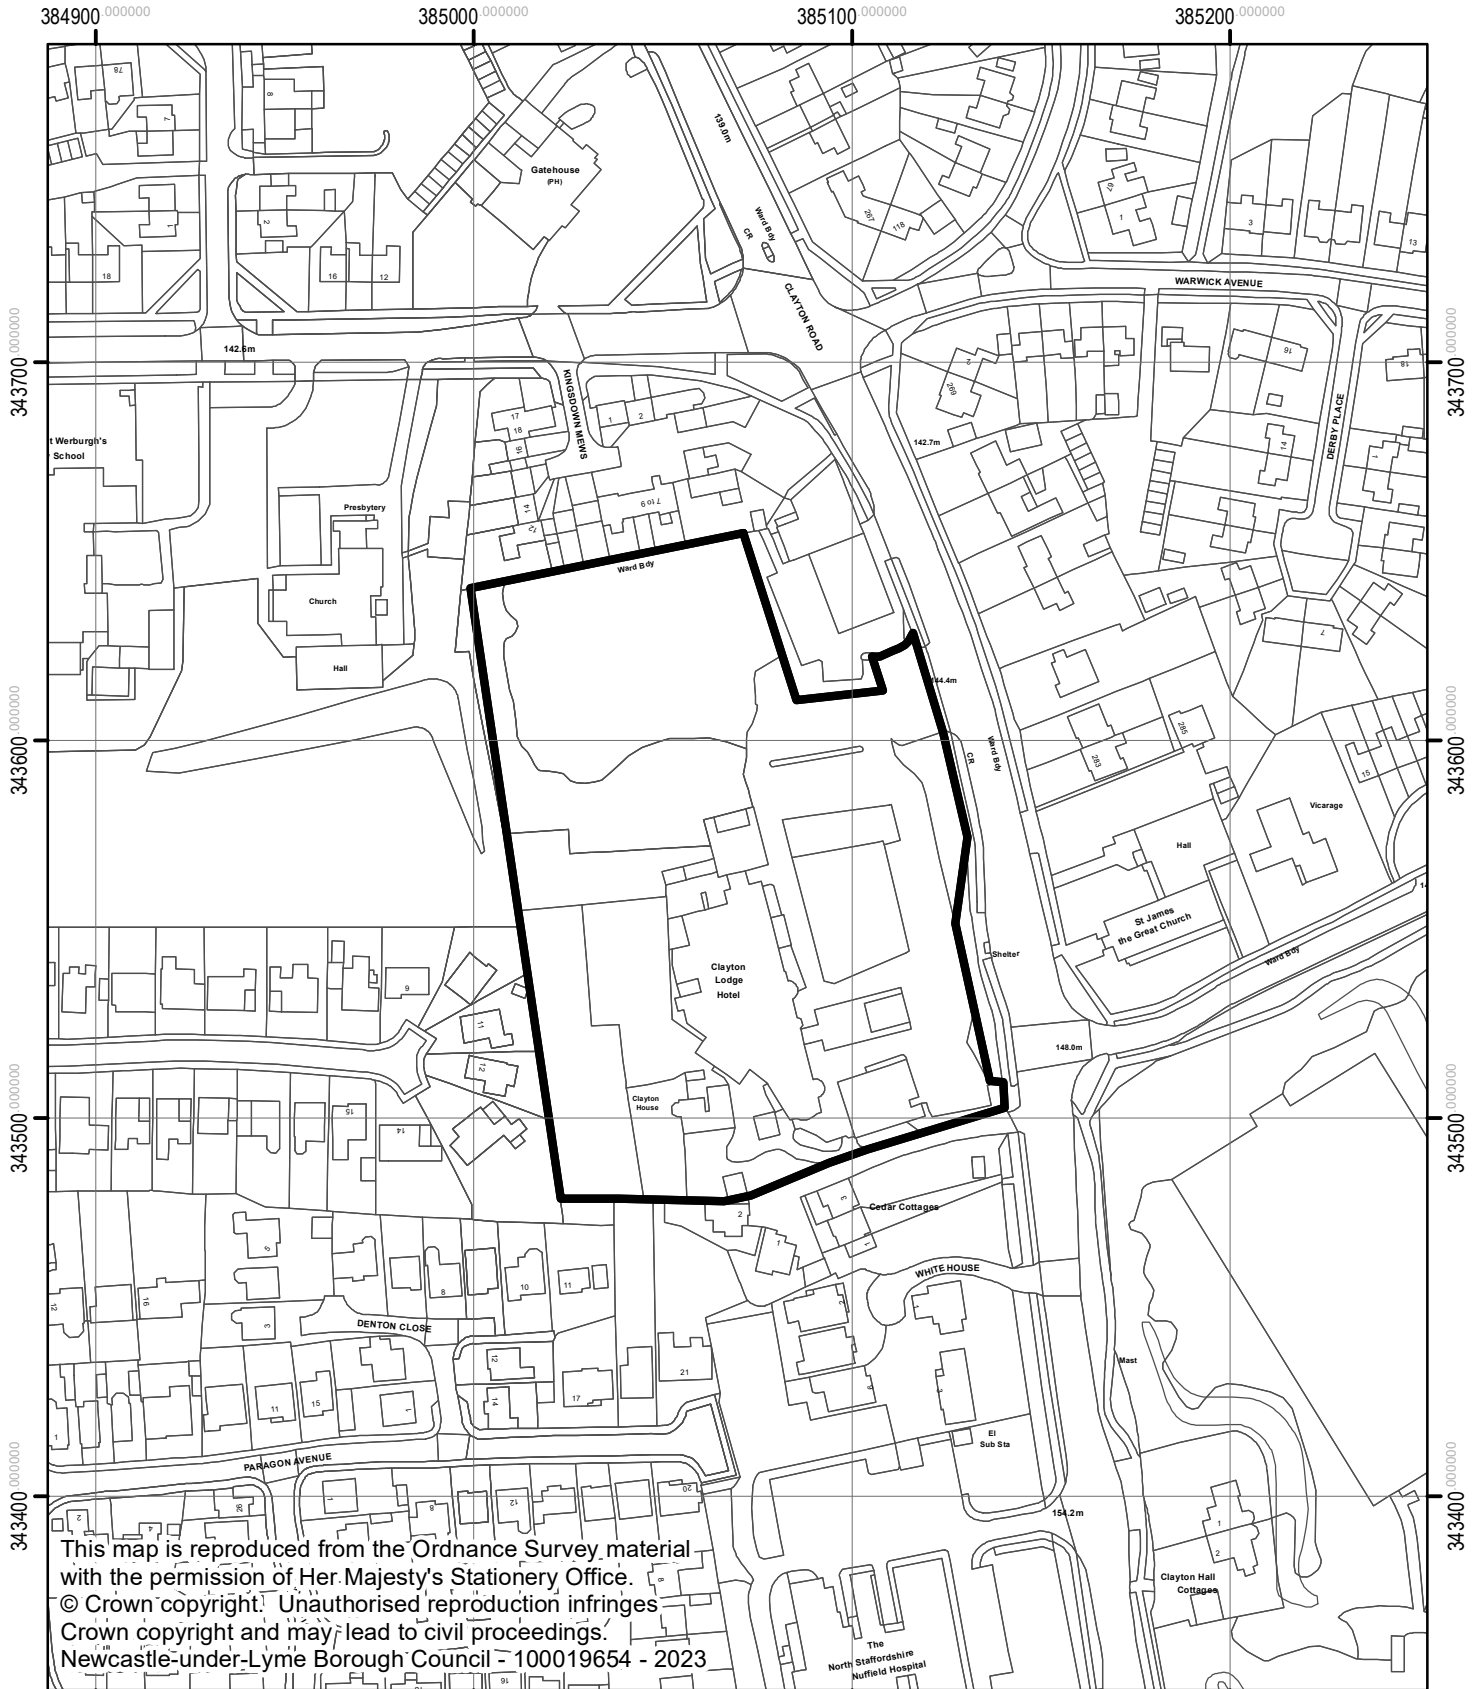

23/00512/FUL
Former Clayton Lodge Hotel
Clayton Road
Newcastle

This map is reproduced from the Ordnance Survey material with the permission of Her Majesty's Stationery Office. © Crown copyright. Unauthorised reproduction infringes Crown copyright and may lead to civil proceedings. Newcastle-under-Lyme Borough Council - 100019654 - 2023

Newcastle Borough Council

N
1:2,000